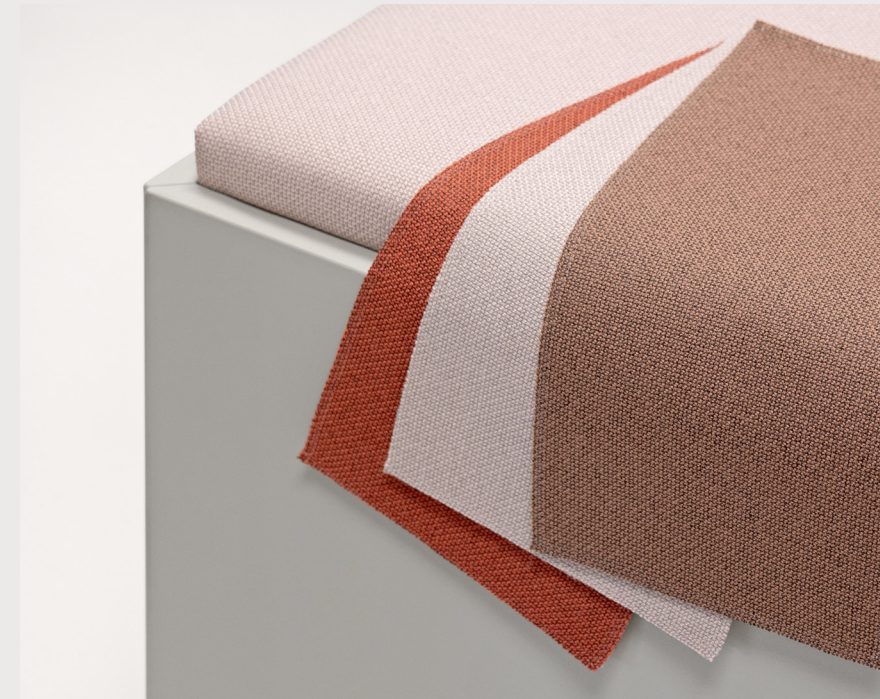

Combine with upholstery fabric Cura

Cura Screen is designed as the perfect accompaniment for upholstery fabric Cura. Use Cura Screen for room division solutions and Cura for classic office furniture or lounge seating to create complete interiors where matching fabrics harmoniously bind the space together.